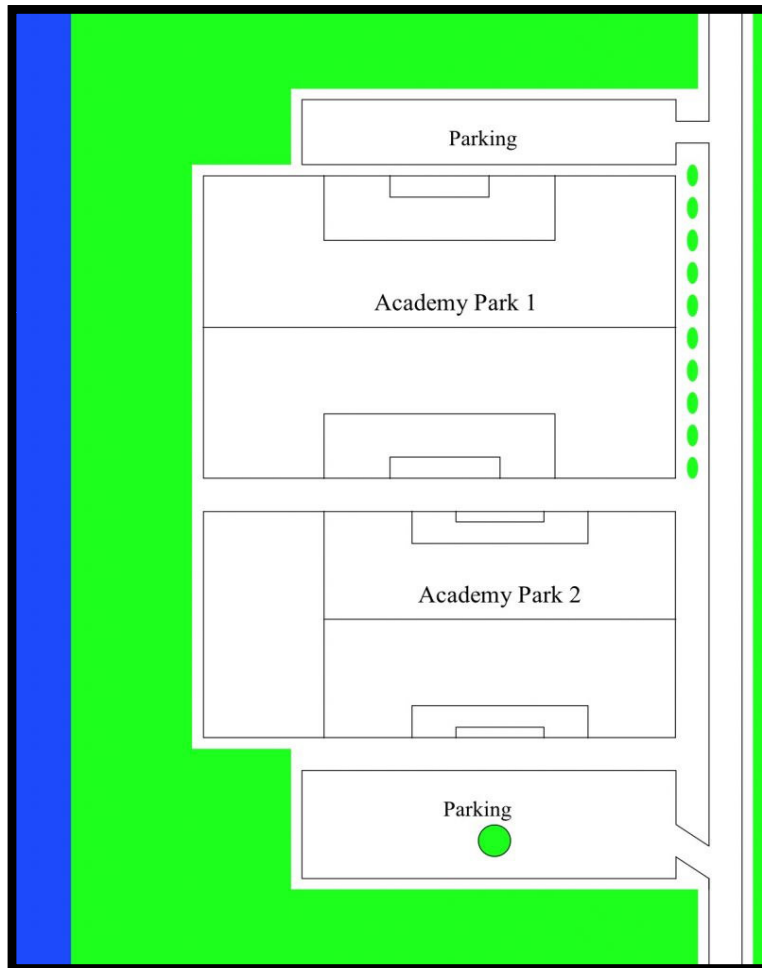

Field Configurations

Academy Park (Hickory Creek Park-East) | 2120 Everett Road | Knoxville, TN 37932 | Field Status: (865) 675-4938

GAME FIELD CONFIGURATION

PRACTICE FIELD CONFIGURATION

To Schedule a Field, Email Request to: SoccerRevolution@hotmail.com

Field Configurations

Alliance Park | 2812 Ball Camp Byington Road | Knoxville, TN 37931 | Field Status: (865) 675-4938

GAME FIELD CONFIGURATION

PRACTICE FIELD CONFIGURATION

To Schedule a Field, Email Request to: SoccerRevolution@hotmail.com