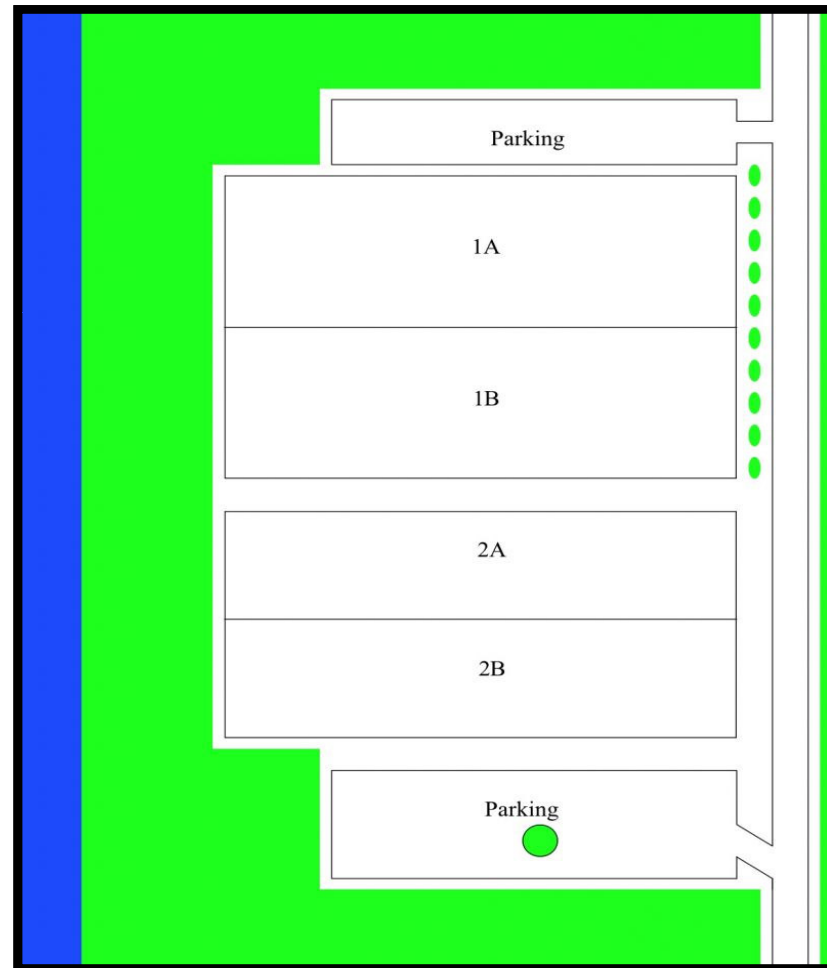

Field Configurations

Academy Park (Hickory Creek Park-East) | 2120 Everett Road | Knoxville, TN 37932 | Field Status: (865) 675-4938

GAME FIELD CONFIGURATION

PRACTICE FIELD CONFIGURATION

To Schedule a Field, Email Request to: SoccerRevolution@hotmail.com

Field Configurations

Alliance Park | 2812 Ball Camp Byington Road | Knoxville, TN 37931 | Field Status: (865) 675-4938

GAME FIELD CONFIGURATION

PRACTICE FIELD CONFIGURATION

To Schedule a Field, Email Request to: SoccerRevolution@hotmail.com