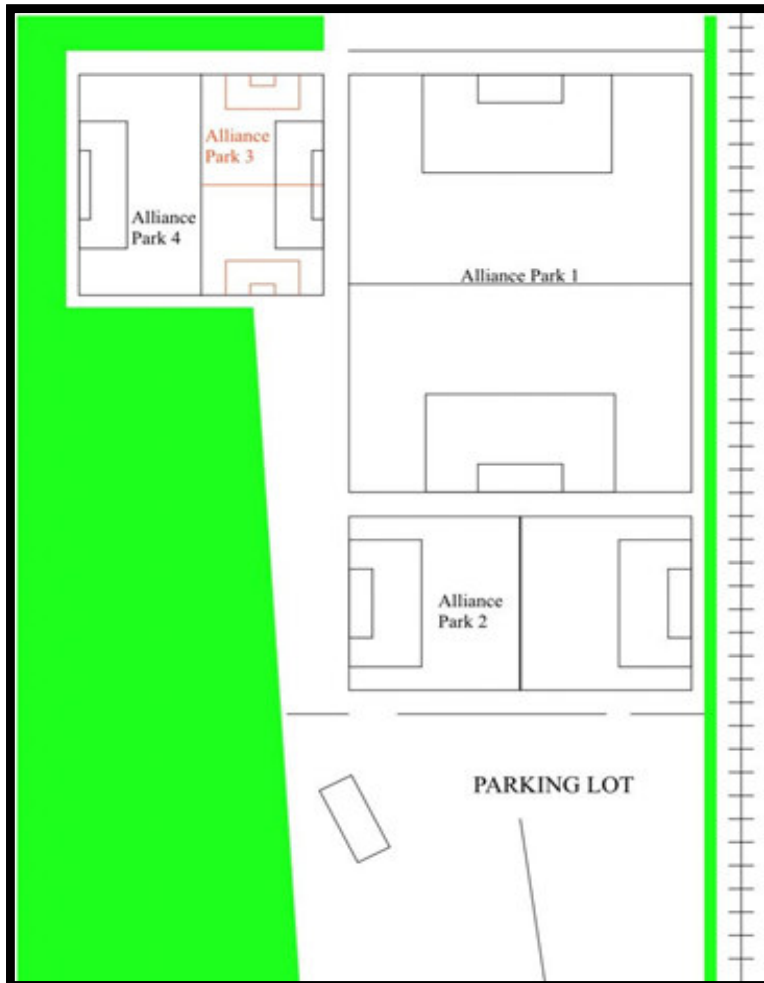

Field Configurations

Academy Park (Hickory Creek Park-East) | 2120 Everett Road | Knoxville, TN 37932 | Field Status: (865) 675-4938

GAME FIELD CONFIGURATION

PRACTICE FIELD CONFIGURATION

To Schedule a Field, Email Request to: SoccerRevolution@hotmail.com

Field Configurations

Alliance Park | 2812 Ball Camp Byington Road | Knoxville, TN 37931 | Field Status: (865) 675-4938

GAME FIELD CONFIGURATION

PRACTICE FIELD CONFIGURATION

To Schedule a Field, Email Request to: SoccerRevolution@hotmail.com