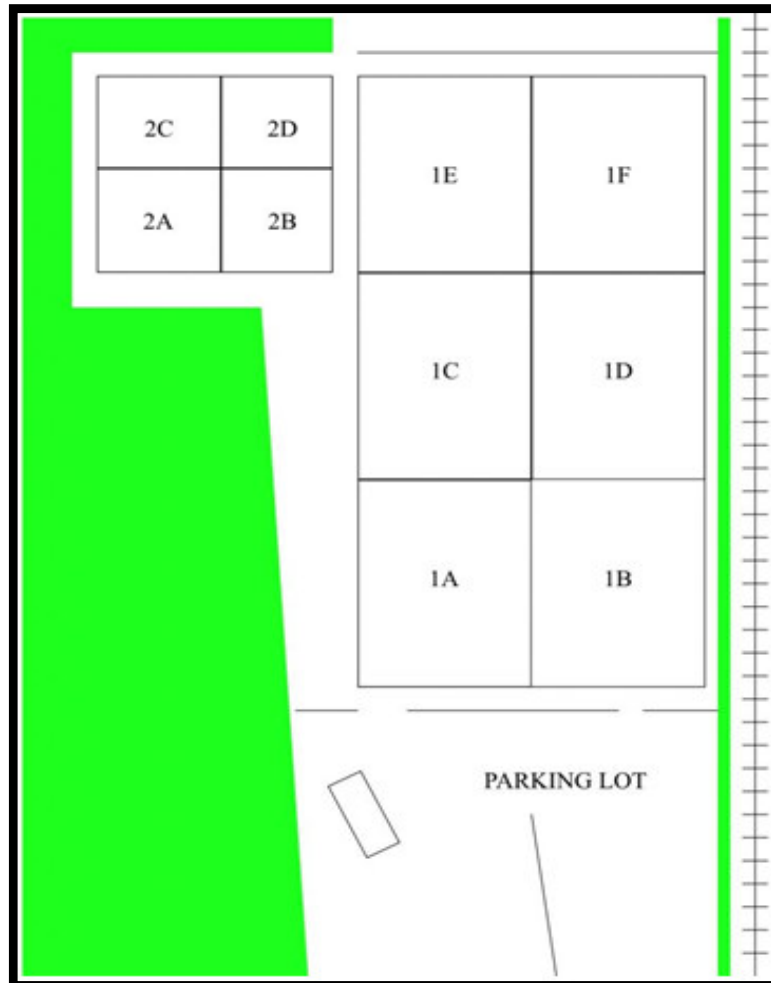

Field Configurations

Academy Park (Hickory Creek Park-East) | 2120 Everett Road | Knoxville, TN 37932 | Field Status: (865) 675-4938

GAME FIELD CONFIGURATION

PRACTICE FIELD CONFIGURATION

To Schedule a Field, Email Request to: SoccerRevolution@hotmail.com

Field Configurations

Alliance Park | 2812 Ball Camp Byington Road | Knoxville, TN 37931 | Field Status: (865) 675-4938

GAME FIELD CONFIGURATION

PRACTICE FIELD CONFIGURATION

To Schedule a Field, Email Request to: SoccerRevolution@hotmail.com